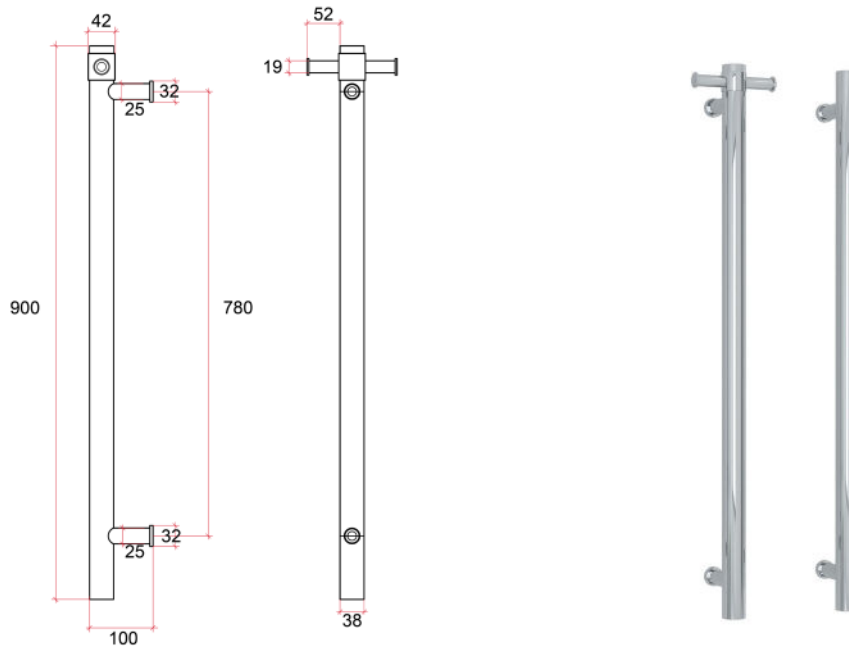

Thermorail 240V Vertical Towel Rail
Electric Heated Towel Rails for use in bathrooms

Note: All dimensions are in millimeters (mm)

Rails are sold individually. Hooks are removable.

Stock Code	Finish	Size (mm)	Output (W)	No. of Bars
VSH900H	Polished Stainless Steel	W142 x H900 x D100	20	1

Ten year warranty

Safe for use in bathrooms

Quality stainless steel

Dry electric element

Concealed wiring only

Vertical bar size

One towel per bar recommended

2m lead on rail

Optional removable hook

PLEASE NOTE: Specifications are for information purposes only. Whilst every effort has been made to ensure the product specifications are accurate, due to continuing product development and improvement the specifications are subject to change. Specifications can be used to rough in and fit timber supports in the wall however we recommend no holes are drilled without having the product on site or verifying the details with the manufacturer. Thermogroup cannot be held liable or responsible for errors due to updated specifications.